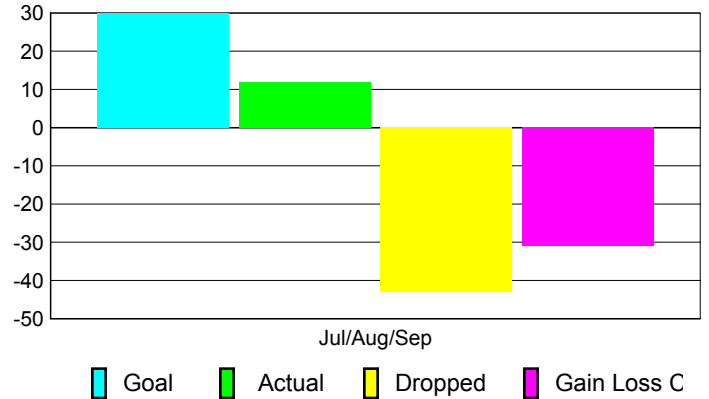

### YTD Status Quo Clubs 2010-2011

Status Quo Clubs Compared to Status Quo Members

## MEMBERSHIP

Membership Results  
2010-2011

Membership  
2009-2010

Month	Net Memb Goal	Actual New Memb	Actual Dropped Memb	Gain/Loss of Memb	Gain/Loss of Memb
Jul/Aug/Sep	30	12	-43	-31	-25
<b>Totals</b>	<b>30</b>	<b>12</b>	<b>-43</b>	<b>-31</b>	<b>-25</b>

### Membership Results 2010-2011

Goal, New, Dropped, Gain/Loss

### Comparison of Membership Gain/Loss

Current Year Compared to the Previous Year